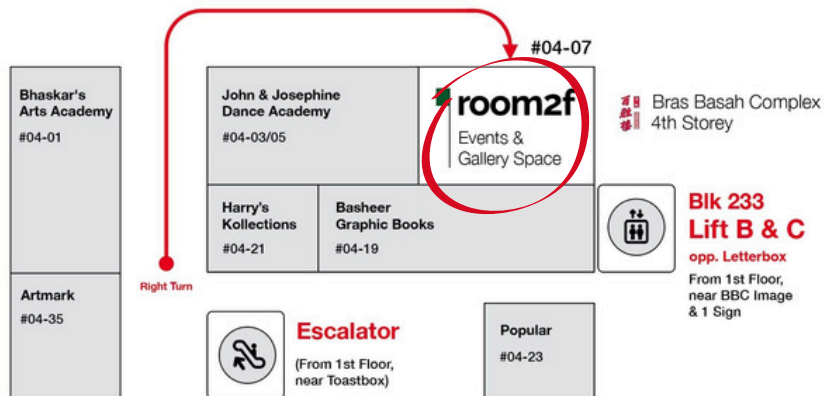

Room2f

231 Bain Street #04-07 Bras Basah Complex Singapore 180231

Direction Guide

Getting to Room2f

231 Bain Street
Bras Basah Complex
#04-07
S180231

room2f room2f.sg

Getting there via

Lifts ([watch video](#))

The nearest lift (Blik 233, **Lifts B & C**, from the direction of Raffles Hotel)

Escalator ([watch video](#))

From **Toastbox** at 1st level, take the Escalator up

Alternative Lifts with access to 4th Storey:

- Blik 232 Lift (opp. Letterbox, next to Hop Around Bistro, at 1st Storey)
- Cargo Lift (next to Underground Carpark entrance, at 1st Storey)

Correct as of Nov 2023

Nearby parking

- National Library Building (ht 4.0m, recommended, opp Bras Basah Complex, closer to venue, closes 11.30pm)
- Within Bras Basah Complex (ht 1.9m, limited lots)
- Odeon Towers (ht 1.85m, opp Bras Basah Complex, recommended if parking at night)
- Other options such as Bugis Junction, SMU, NTUC Income Centre etc