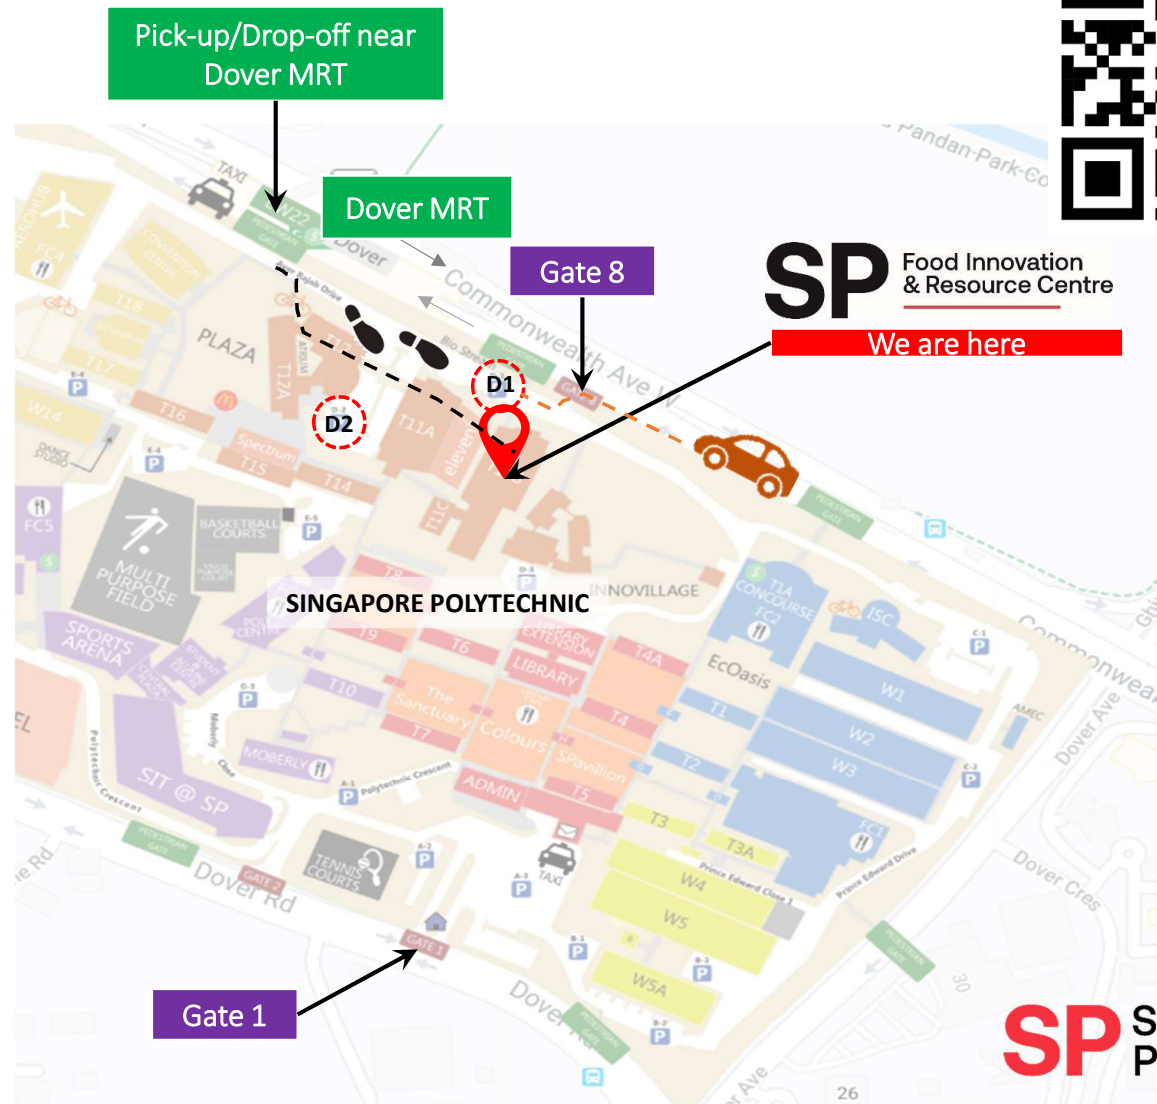

Official (Open)

<https://www.sp.edu.sg/map>

GETTING HERE

FIRC Address : Singapore Polytechnic
500 Dover Road
Block T11B
Level 3, Room 01
Singapore 139651

Contact : 6879 0634

By Vehicular:

- Enter via Gate 8 along Commonwealth Ave West
- Turn right after entering Gate 8 and park at nearest lot
- Block T11B is just beside Gate 8
- Nearest carparks are D-1 and D-2, but limited lots

By Bus:

- Bus available 14, 74, 105, 147, 166 or 185
- Alight at bus stop located at Dover MRT station
- Follow footstep line to block T11B

By MRT:

- Alight at Dover MRT Station (EW22)
- Follow footstep line to block T11B

SP Food Innovation & Resource Centre
We are here

SP Singapore Polytechnic